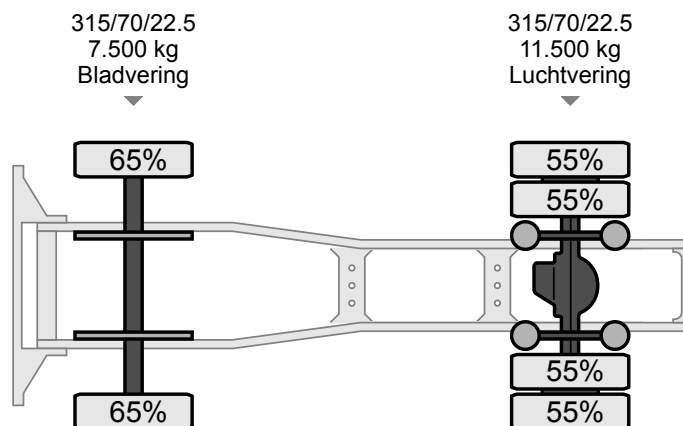

€12,900.00 excl. vat

Roger Paashuis

06 51299744

roger@paashuis.com

Specifications

General

Year of manufacture	2016
Length total (cm)	625
Width (cm)	255
Wheelbase (cm)	379
Emission class	Euro 6
Mileage	555420
Lacquer type	metallic
Lacquer tint	metallic
Base color	Goud

GVW	19000
Weight (kg)	8384
Load capacity (kg)	10616
MAX towing weight	50000

Extra

Axles	4x2
Tank capacity (l)	1100

Axle configuration

IVECO AS440T/P 420 STRALIS HI-WAY / AIRCO / ST... 4x2

Referentienummer: PA4812